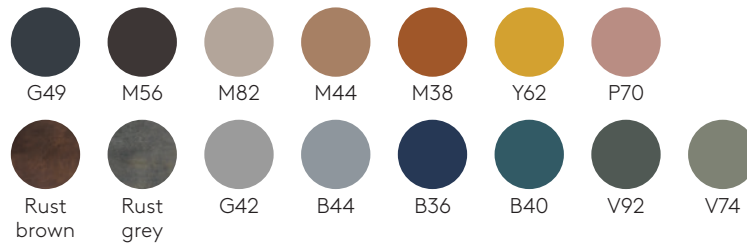

5 spoke aluminum base + gas column painted in black or white (upcharge)

ALT0240			\$117	-	-	-	-	-	-	-	-
---------	--	--	-------	---	---	---	---	---	---	---	---

COM Orders are subject to following charges per manufacturer: \$18 per yard (any fabric) - Minimum: \$200.

### Steel bases

#### M1 colours

#### M2 colours